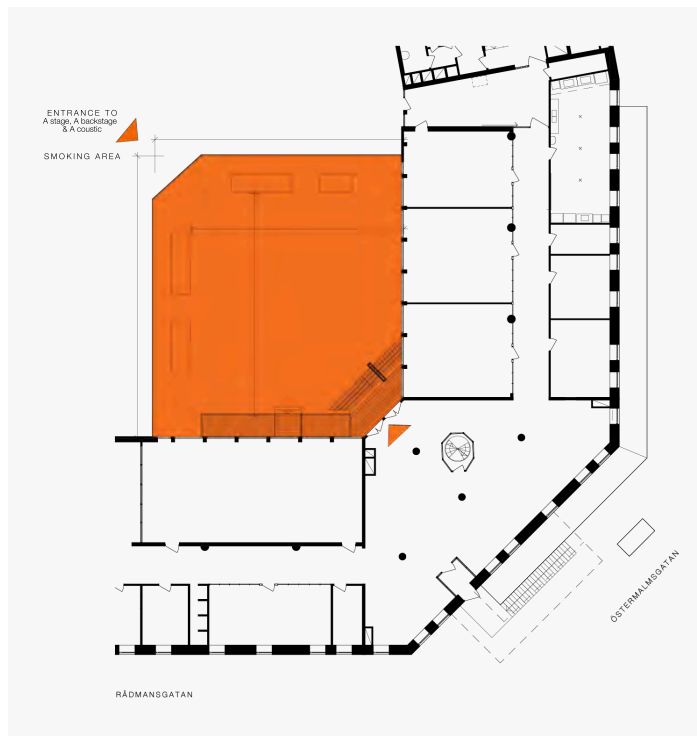

A YARD

Next to our lobby is a secluded and cozy courtyard with a fantastic view. Perfect for summer company parties, birthday celebrations, wedding or christening mingles, barbecues, and concerts.

Specifications

Capacity	200 standing, 100 seated	Entrance 	Östermalmsgatan 26A
Amenities	Grill, sound system, Wi-Fi	Deliveries	Rådmanngatan 12
Surface area	395 m ²	Combine with	A lobby, A kitchen