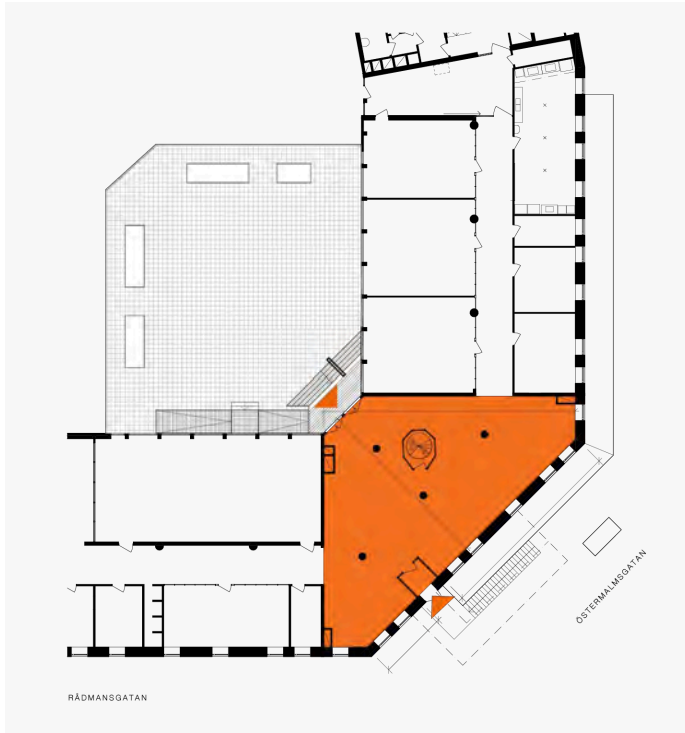

# A LOBBY

Located at the heart of A house, A lobby is a living room buzzing with energy and creativity. Here you can find an open area with comfortable seating suitable for mingling, parties, exhibitions, and weekend pop-ups. There is also a smaller stage suitable for concerts, lectures, or stand-up comedy.

## Specifications

**Capacity** 100 standing, 50 sittande

**Amenities** Stage, bar counter, lounge furniture, Wi-Fi

**Surface area** 220 m<sup>2</sup>

**Entrance** 

**Deliveries**

**Combine with**

Östermalmsgatan 26A