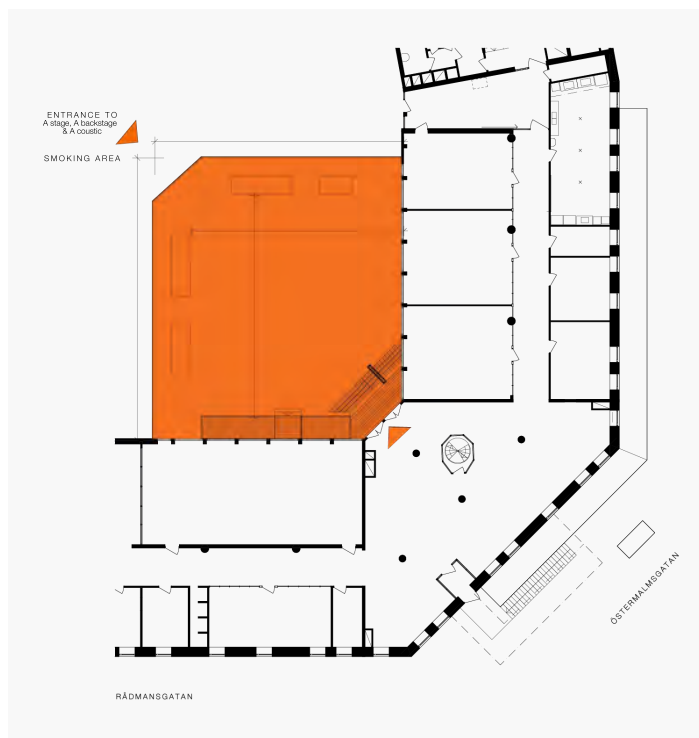

# A YARD

Next to our lobby is a secluded and cozy courtyard with a fantastic view. Perfect for summer company parties, birthday celebrations, wedding or christening mingles, barbecues, and concerts.

## Specifications

<b>Capacity</b>	200 standing	<b>Entrance</b> 	Östermalmsgatan 26A
<b>Amenities</b>	Grill, sound system, Wi-Fi	<b>Deliveries</b>	Rådmanngatan 12
<b>Surface area</b>	395 m <sup>2</sup>	<b>Combine with</b>	A lobby, A kitchen