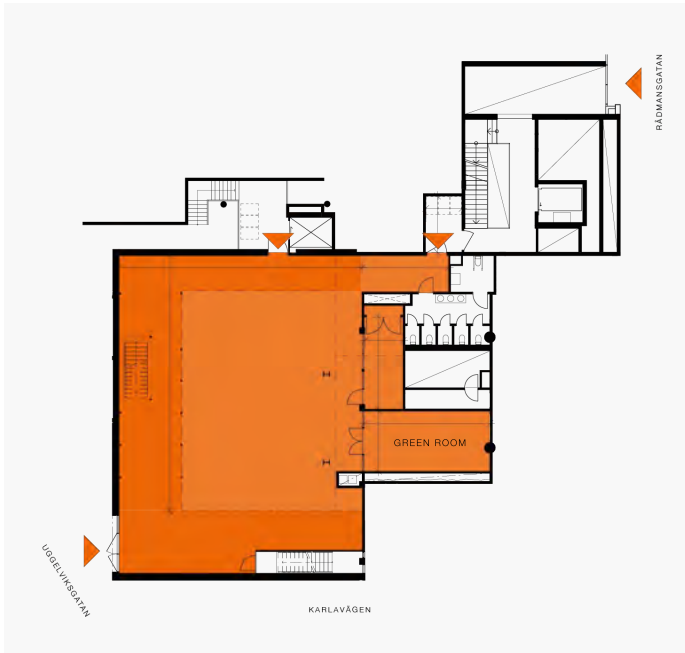

A STAGE

In the center of Ark is the old model workshop we call A stage. A multifunctional venue that accommodates everything from concerts and conferences to parties, fairs, and pop-up sales. With its generous ceiling height and a balcony that encircles the entire space, A stage is a venue that leaves an impression. Feel free to combine with A backstage to increase capacity and let the conference effortlessly glide over to mingle hour and festivities late into the evening.

Specifications

Capacity	300 standing, 200 seated	Ceiling height	6.1 m
Amenities	Green room, mobile bar, sound system, 1 hand mic, 3 headsets, Wi-Fi	Green room	29 m ²
Ground floor	270 m ²	Entrance 	Uggleviksgatan 2A
Balcony	135 m ² (150 standing)	Deliveries	Rådmanngatan 12
Total area	405 m ²	Combine with	A backstage, A coustic, A yard