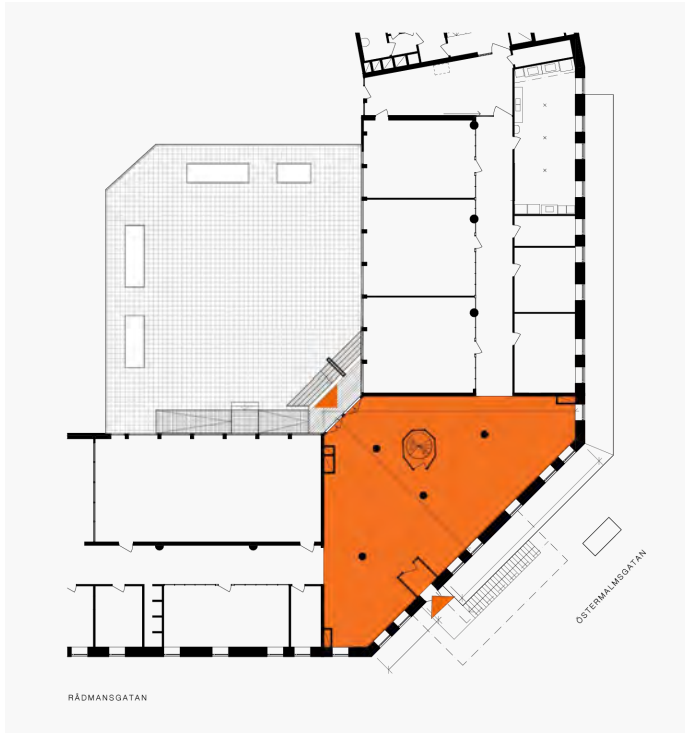

A LOBBY

Located at the heart of A house, A lobby is a living room buzzing with energy and creativity. Here you can find an open area with comfortable seating suitable for mingling, parties, exhibitions, and weekend pop-ups. There is also a smaller stage suitable for concerts, lectures, or stand-up comedy.

Specifications

Capacity	100 standing
Amenities	Stage, bar counter, lounge furniture, Wi-Fi
Surface area	220 m ²

Entrance 	Östermalmsgatan 26A
Deliveries	Östermalmsgatan 26A
Combine with	A yard