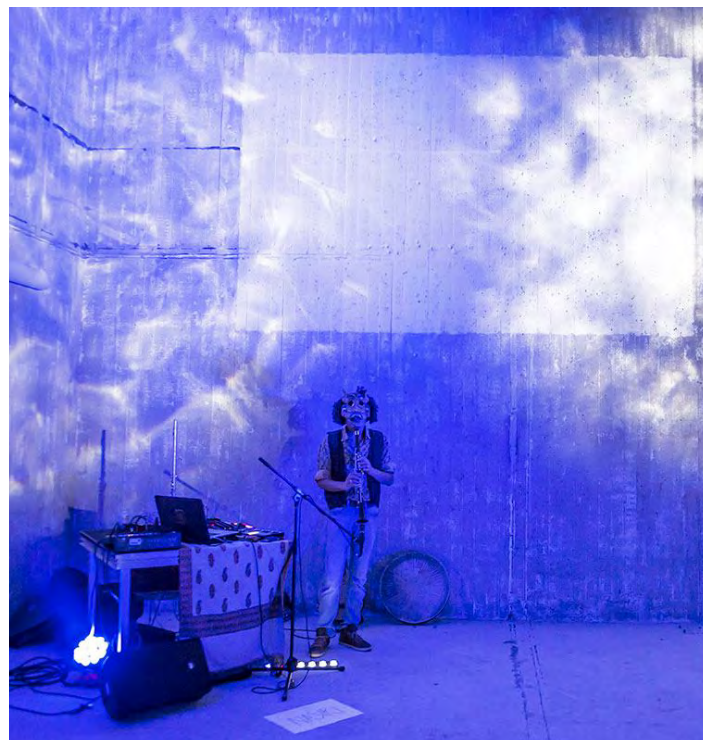

# A COUSTIC

A stripped-down room made of raw concrete. A coustic was previously used as an acoustics laboratory. Now, it is primarily used for music performances, art installations, photoshoots, and filming.

## Specifications

**Capacity** 30 standing

**Amenities** Wi-Fi

**Ceiling height** 5.4 m

**Surface area** 49 m<sup>2</sup>

**Entrance**  Uggelviksgatan 2A

**Deliveries** Uggelviksgatan 2A

**Combine with** A stage, A backstage, A yard