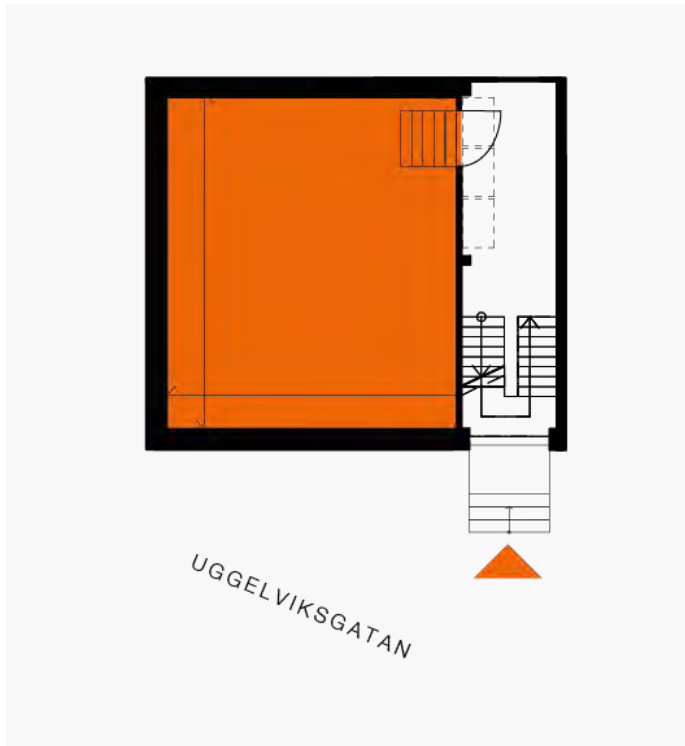

# A COUSTIC

A stripped-down room made of raw concrete. A coustic was previously used as an acoustics laboratory. Now, it is primarily used for music performances, art installations, photoshoots, and filming.

## Specifications

**Capacity** 30 standing

**Amenities** Wi-Fi

**Ceiling height** 5.4 m

**Surface area** 49 m<sup>2</sup>

**Entrance**  Uggelviksgatan 2A

**Deliveries** Uggelviksgatan 2A

**Combine with** A stage, A backstage, A yard