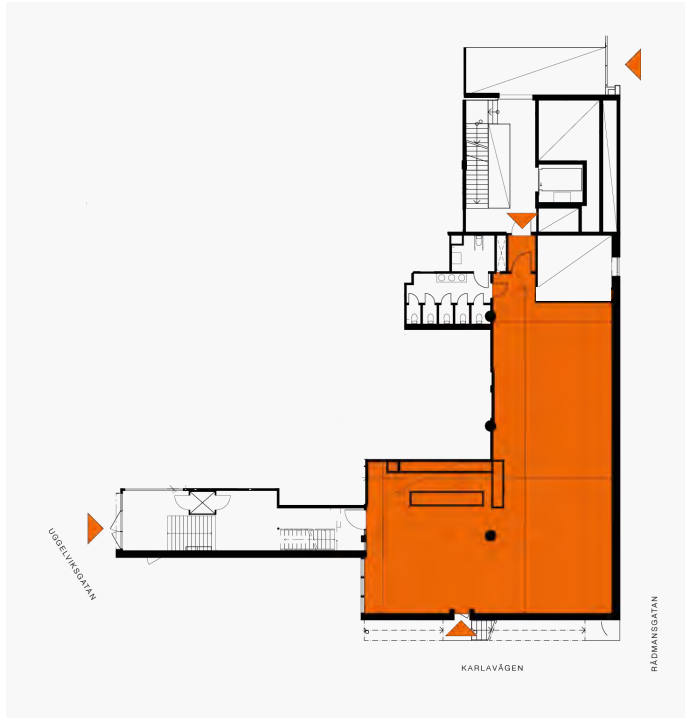

# A BACKSTAGE

Adjacent to A stage you'll find A backstage – a large L-shaped room that was formerly used as a climate lab. The venue can be easily divided or combined with A stage for larger events and is equipped with its own bar. Perfect for screenings, parties, and concerts.

## Specifications

**Capacity** 200 standing, 120 seated

**Amenities** Bar, projector, sound system, 1 hand mic, 3 headsets, Wi-Fi

**Surface area** 237 m<sup>2</sup>

**Ceiling height** 3.4 m

**Entrance** 

**Deliveries**