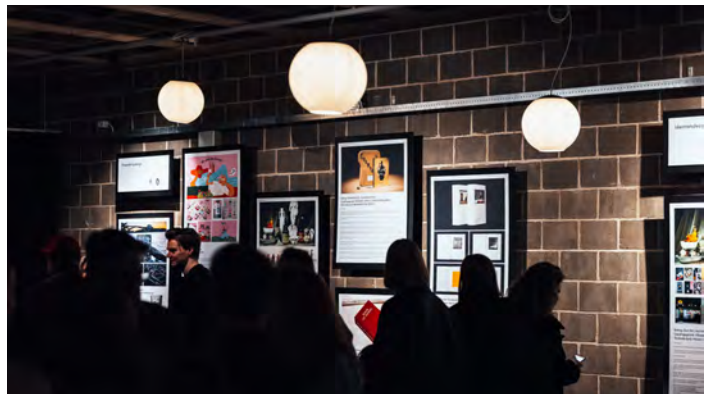

# A BACKSTAGE

Adjacent to A stage you'll find A backstage – a large L-shaped room that was formerly used as a climate lab. The venue can be easily divided or combined with A stage for larger events and is equipped with its own bar. Perfect for screenings, parties, and concerts.

## Specifications

**Capacity** 200 standing, 120 seated

**Amenities** Bar, projector, sound system, 1 hand mic, 3 headsets, Wi-Fi

**Surface area** 237 m<sup>2</sup>

**Ceiling height** 3.4 m

**Entrance** 

**Deliveries**