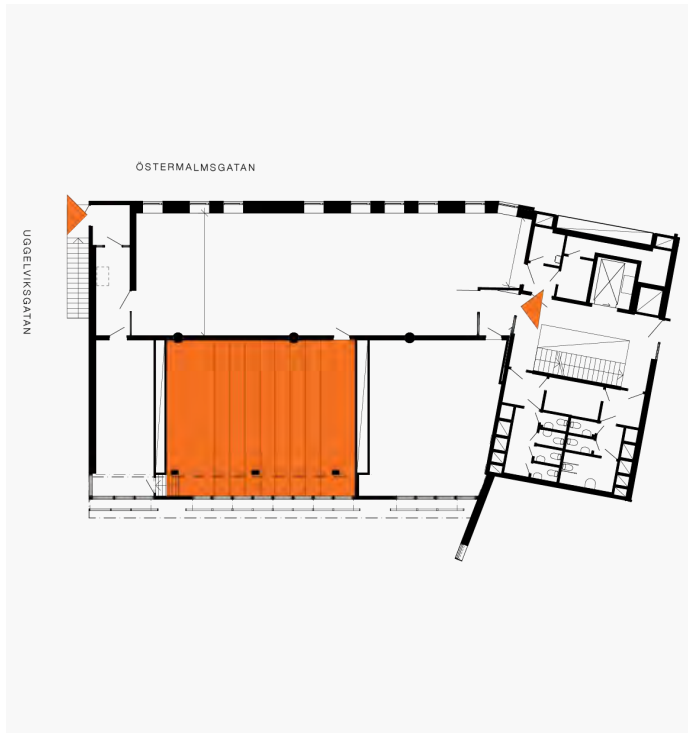

# A AUDITORIUM

The School of Architecture's old auditorium is ideal for lectures, conferences, meetings, press events or debates. Here, you sit on a series of tiered platforms all facing A stage. Just outside the venue is A room, which can function as a meeting place for mingling or catering, or as a breakout area.

## Specifications

**Capacity** 100 seated

**Amenities** Conference equipment, Wi-Fi

**Surface area** 105 m<sup>2</sup>

**Entrance** Uggleviksgatan 2F

**Entrance**  Östermalmsgatan 24

**Deliveries** Östermalmsgatan 24

**Combine with** A room, A boardroom